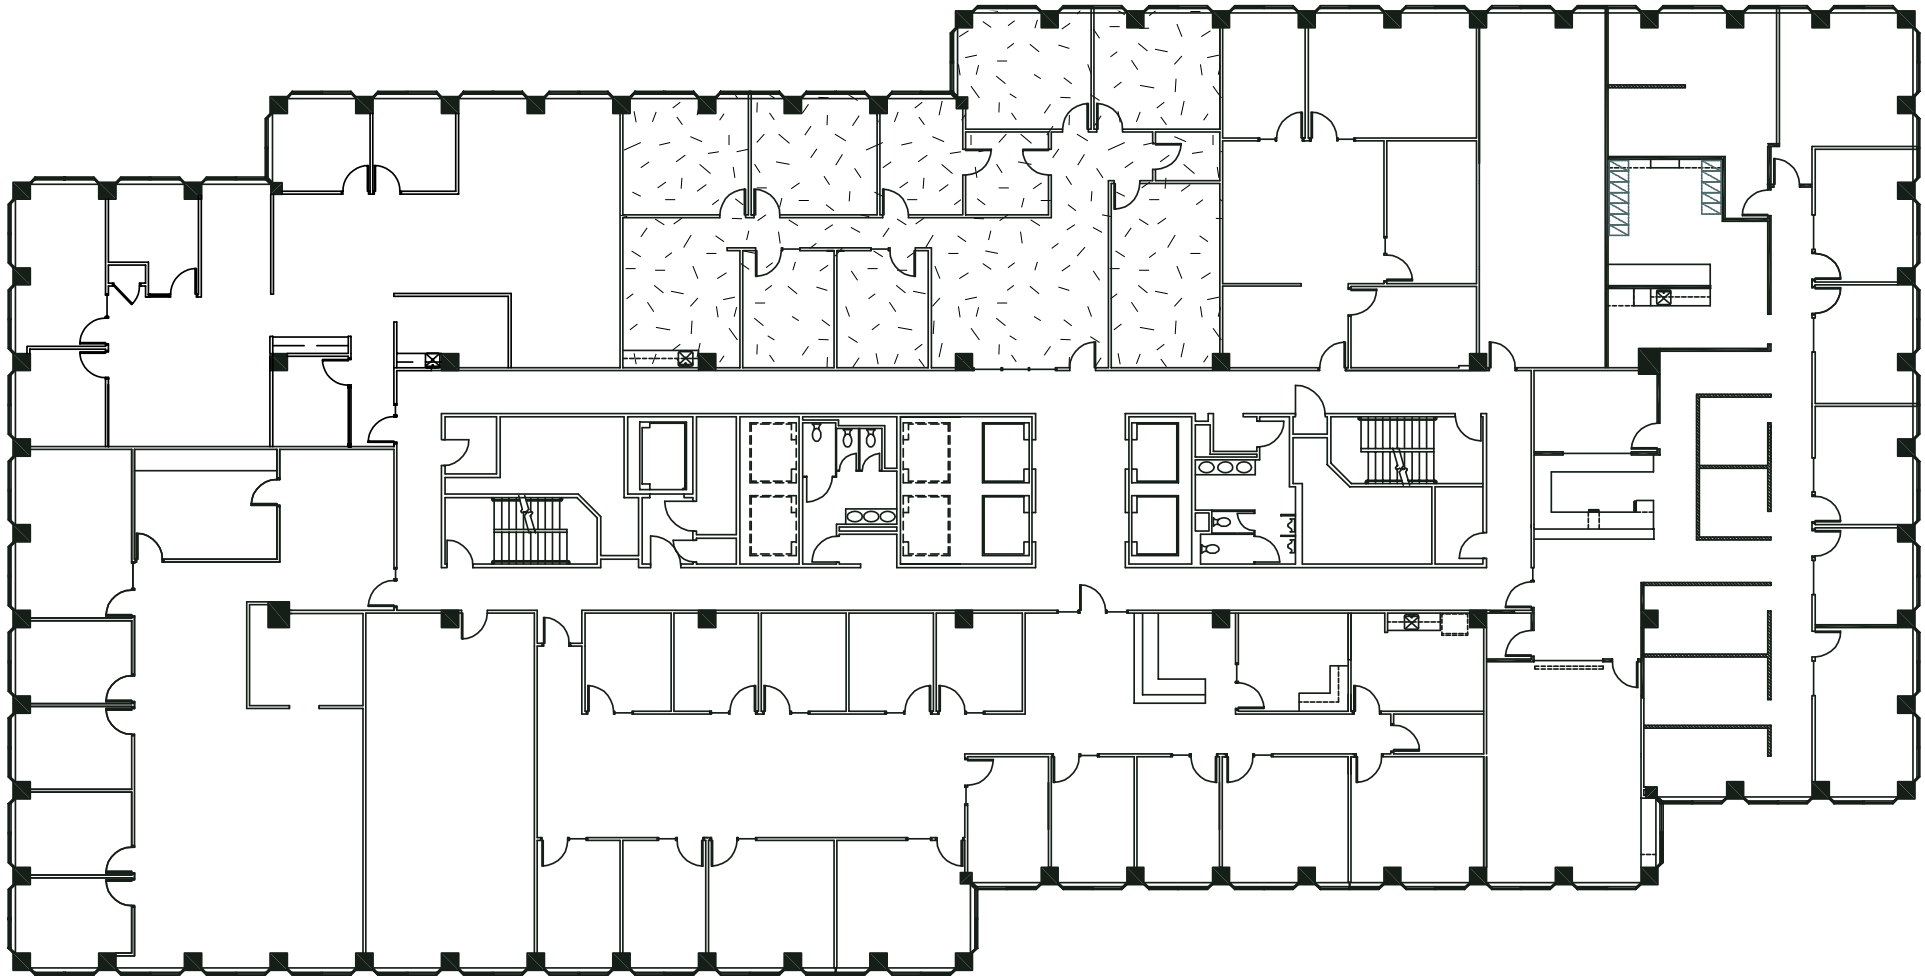

Lloyd Center Tower ◦ Suite 1120: 2,631 rsf

Lloyd Center Tower ◦ Suite 1125: 2,938 rsf

Lloyd Center Tower ◦ Suite 1155: 1,568 rsf

Lloyd Center Tower ◦ Eleventh Floor Availability