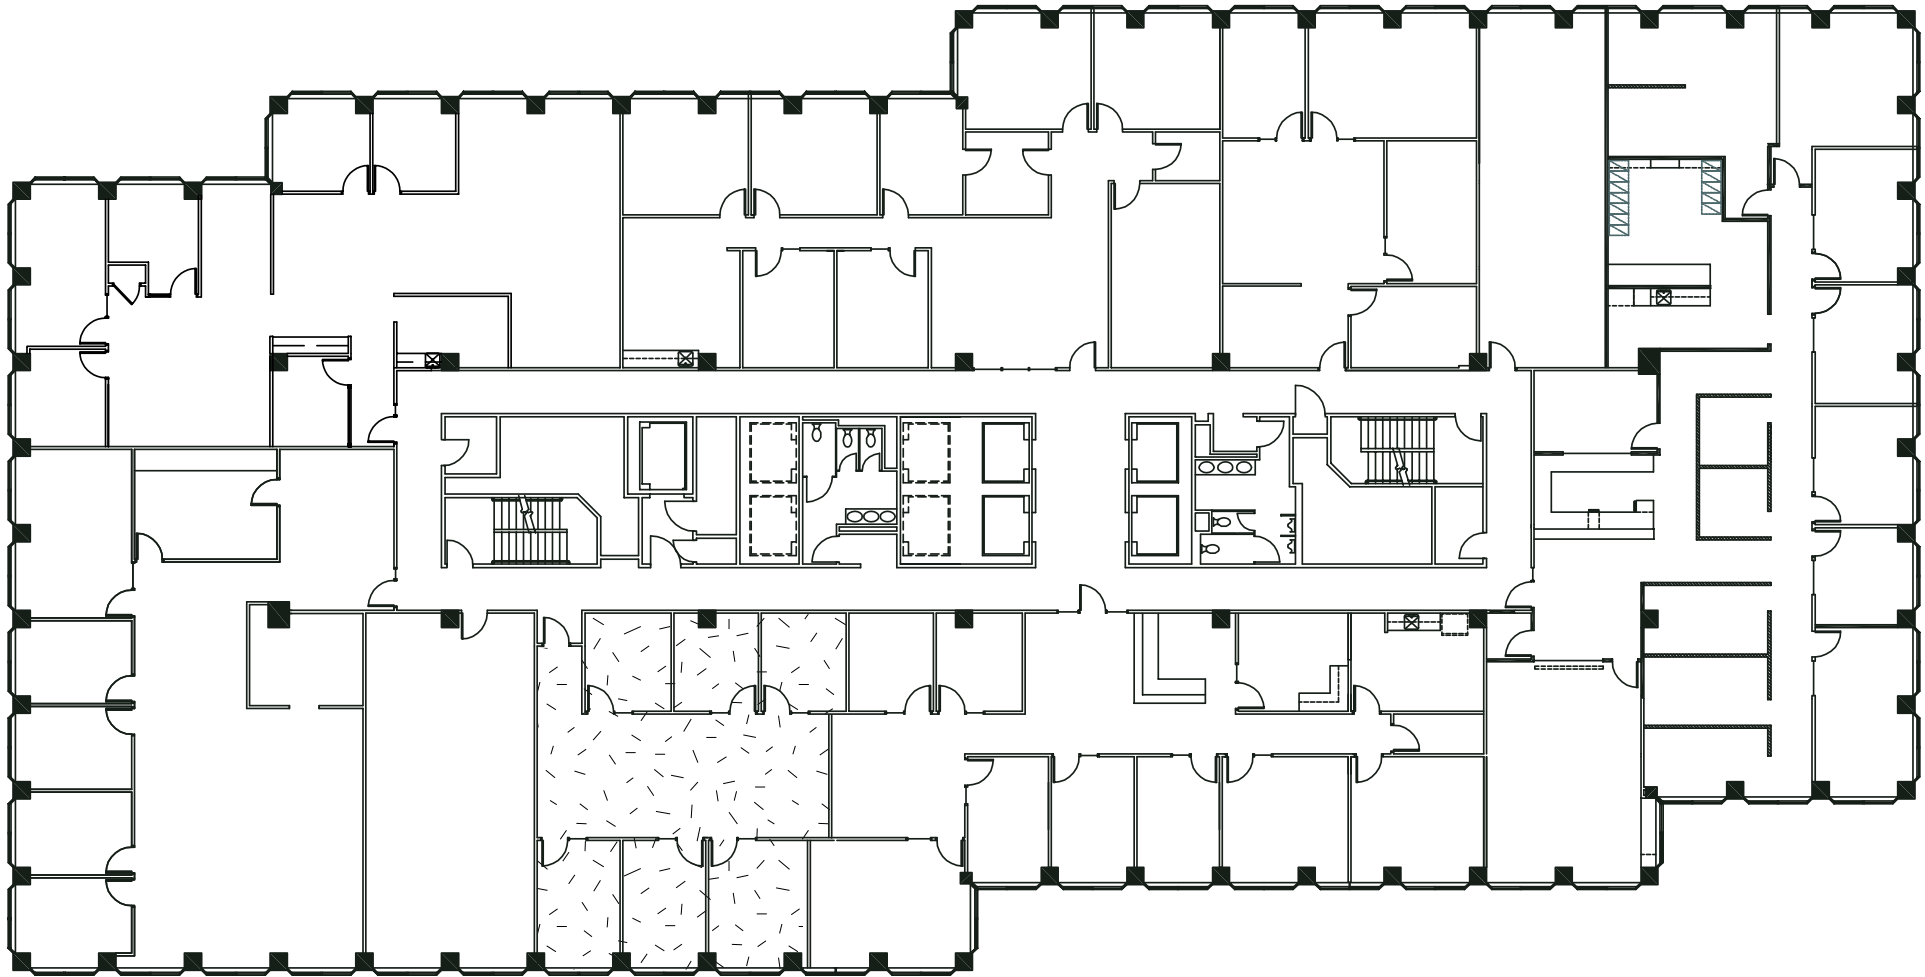

Lloyd Center Tower ◦ Suite 1120: 2,631 rsf

Lloyd Center Tower ◦ Suite 1125: 2,938 rsf

Lloyd Center Tower ◦ Suite 1155: 1,568 rsf

Lloyd Center Tower ◦ Eleventh Floor Availability