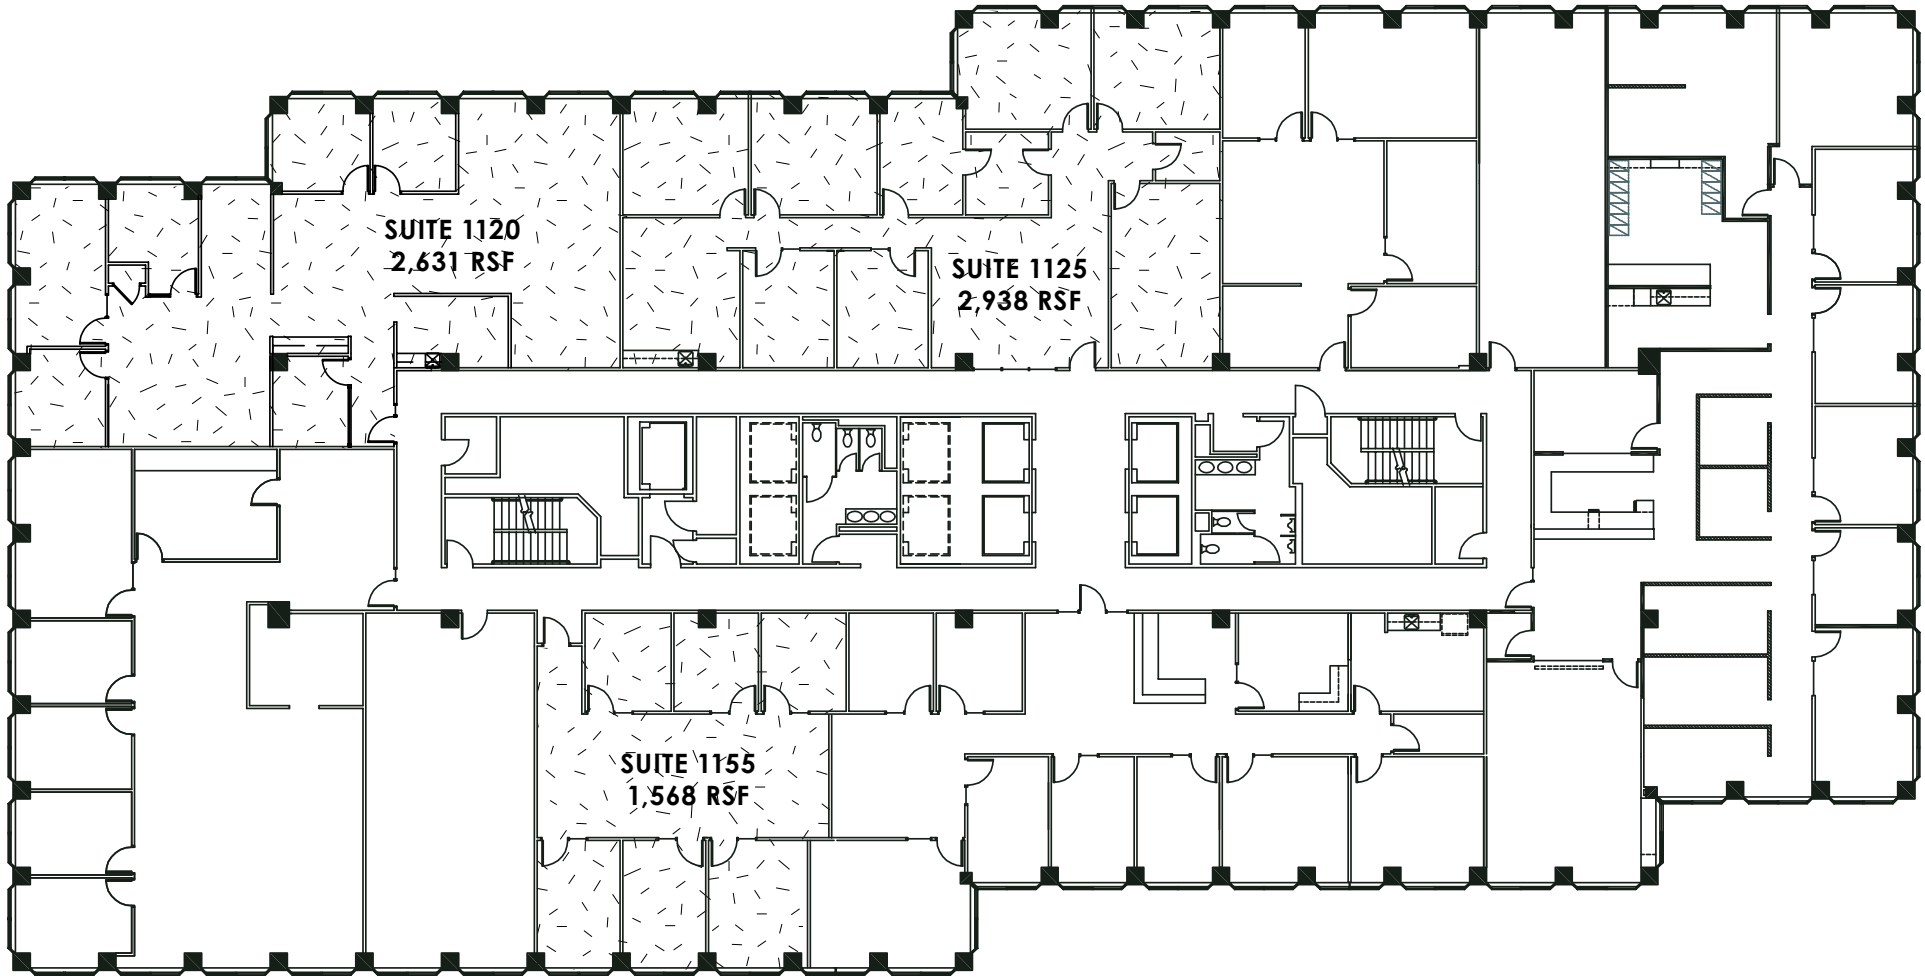

Lloyd Center Tower ◦ Suite 1120: 2,631 rsf

Lloyd Center Tower ◦ Suite 1125: 2,938 rsf

Lloyd Center Tower ◦ Suite 1155: 1,568 rsf

Lloyd Center Tower ◦ Eleventh Floor Availability